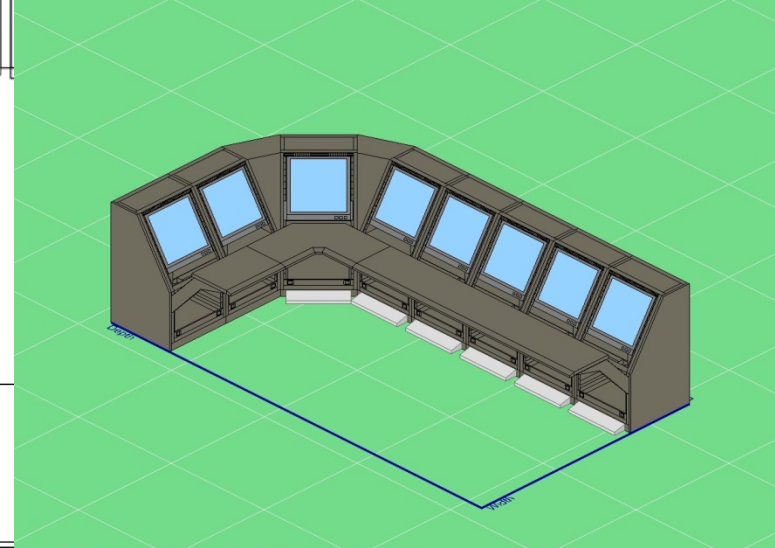

Winsted LCD/3

Title:
Designer:
Date: 3/27/2006