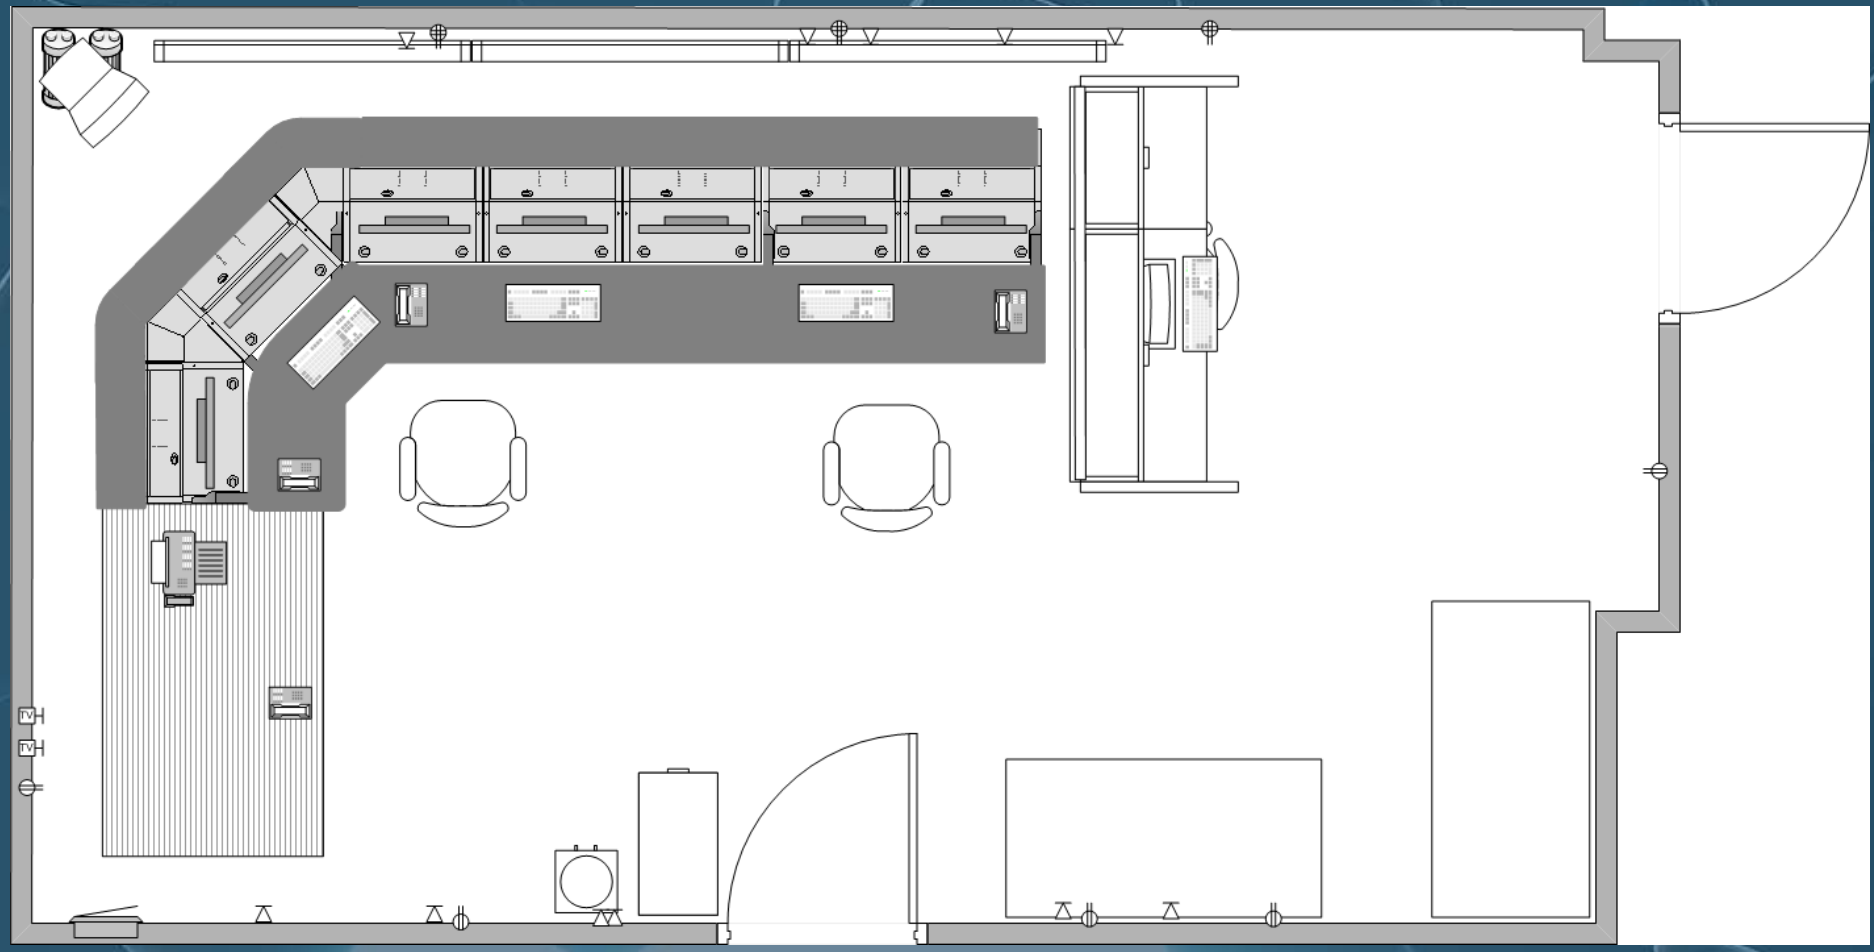

Command Center Layout Options

Current Layout

Current Layout Views

- A - Scanner
- B - TV
- C - Workstation: phone, voice, radio, recorder
- D - Back up two way radio, need multiple channels capability. Spare below on desktop.
- E - Black box: Voice, phone recorder
Use during emergencies for playback
- F - WalkieTalkie in charger.
- G - Sony portable radio, weather, AM /FM
- H - Emergency Paging Computer - Interconnect.
- J - Three radio multiplexers for muxing radios into recording system.
- K - Dispatch, reports CPU and Monitor
CPU 16x16x4 inches
- L - MTSA Port Monitor, 36 inch, with joy stick unit and keyboard.
- M - Adjacent Telephone: Direct 911 line, off the phone switch. **Phone next to it is inside lines on switch.**
- N - Shredder, EHS Packs, cabinets.

Current Layout Views

- O – Lenel access control Monitor.
- P – Report executive and
- Q – Man down, Radio/paging computer, “message flash”, radio assignments.
- R – Dispatch System
- Lenel CPU Desktop config.
- Empty

EMCOR Layout

Winsted Prestige Layout

Width: 36.98" (2201 mm) Depth: 39.35" (991 mm) Height: 71.93" (1827 mm) Diagonal: 213.84" (5431 mm)

Title:
Designer:
Date: 3/27/2006

WELS Software
Winsted Corporation
1903 Hennepin Avenue South
Minneapolis, MN 55438 USA

© 2003 Winsted Corporation
Phone: (612) 944-8066
FAX: (612) 944-1546
email: info@winsted.com

Winsted Slim Line Layout

Width: 216.33" (5494 mm) Depth: 87.24" (2228 mm) Height: 52.91" (1353 mm) Diagonal: 233.61" (5929 mm)