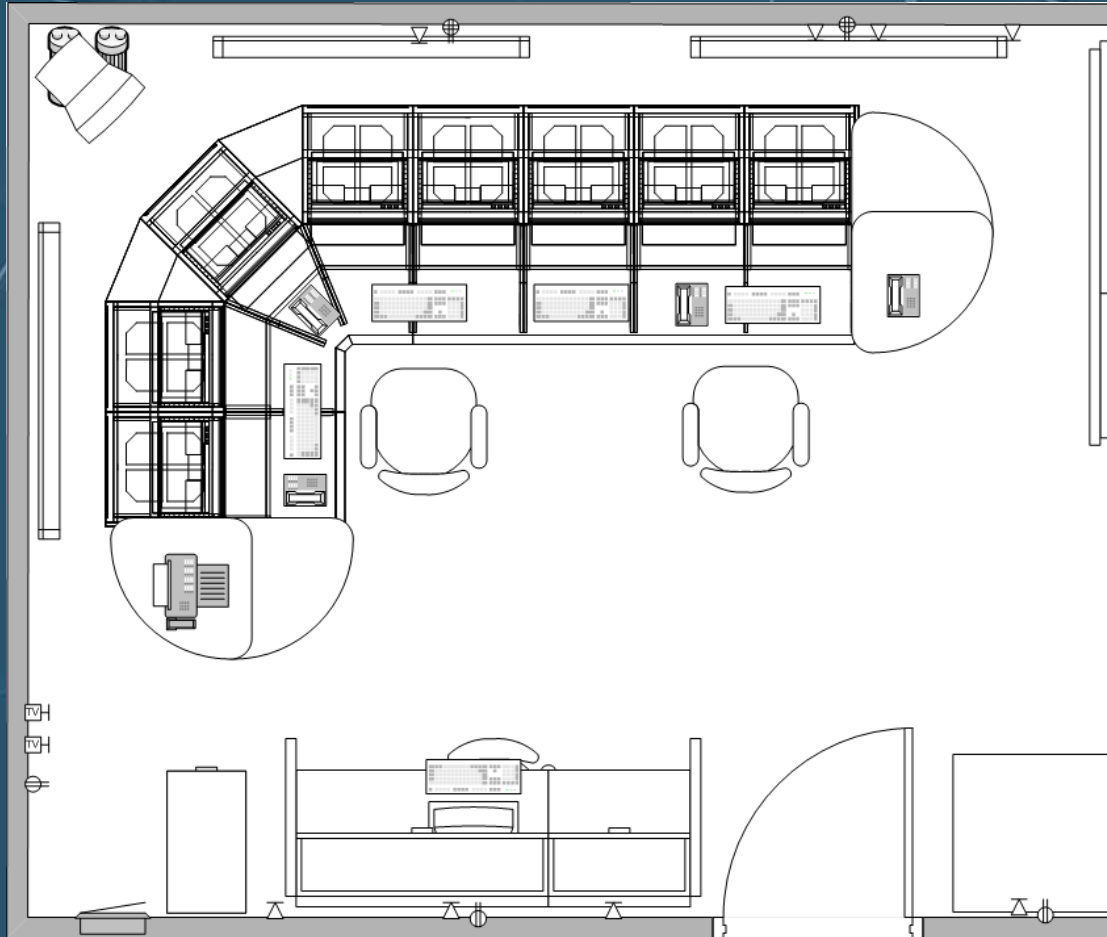

Winsted LCD/3

Title:
Designer:
Date: 3/27/2006