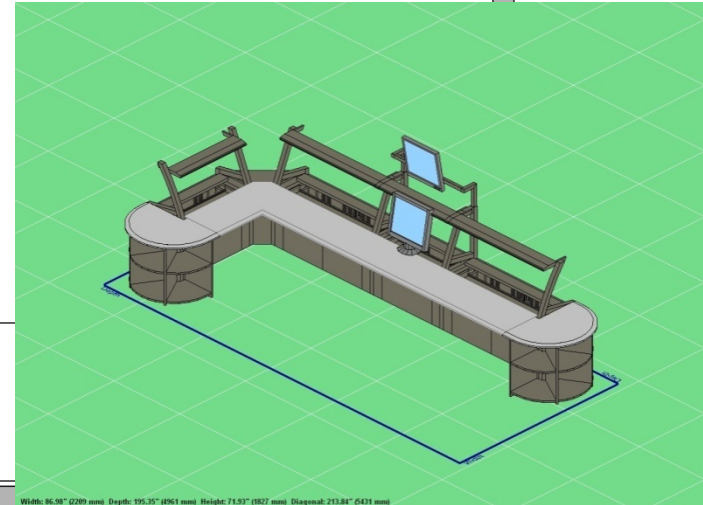

Winsted Prestige Layout

Title:
Designer:
Date: 3/27/2006