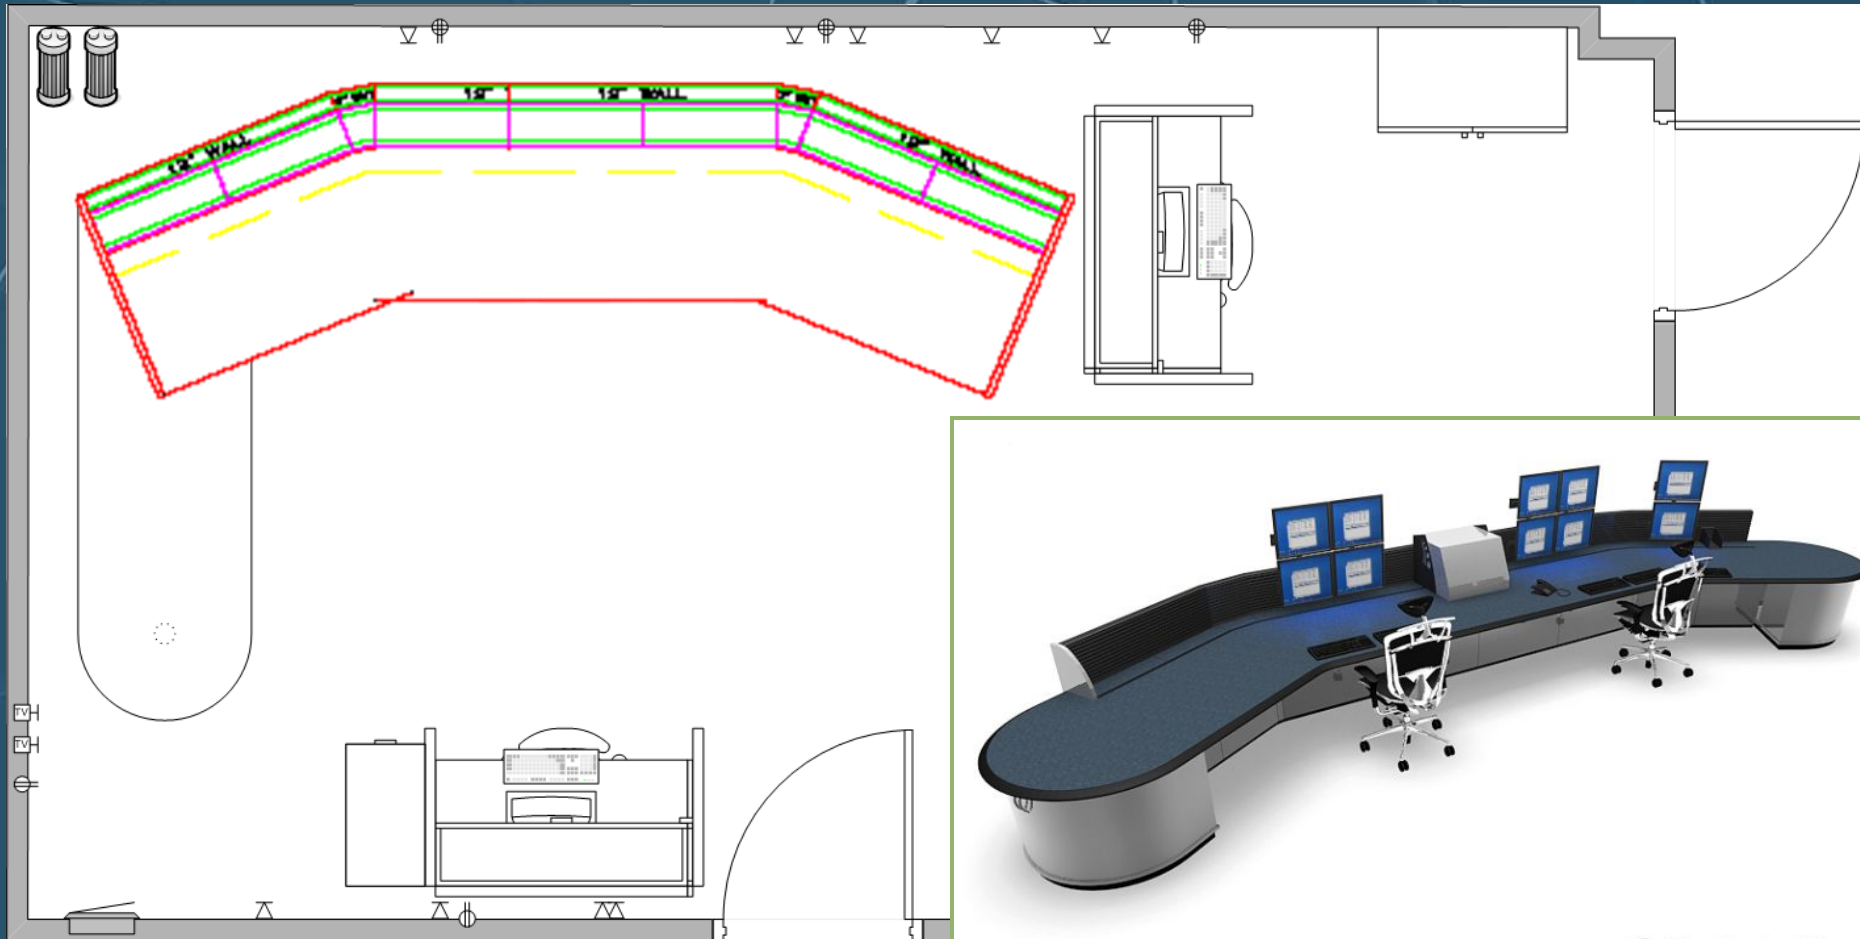

Evans Strategy Layout 1