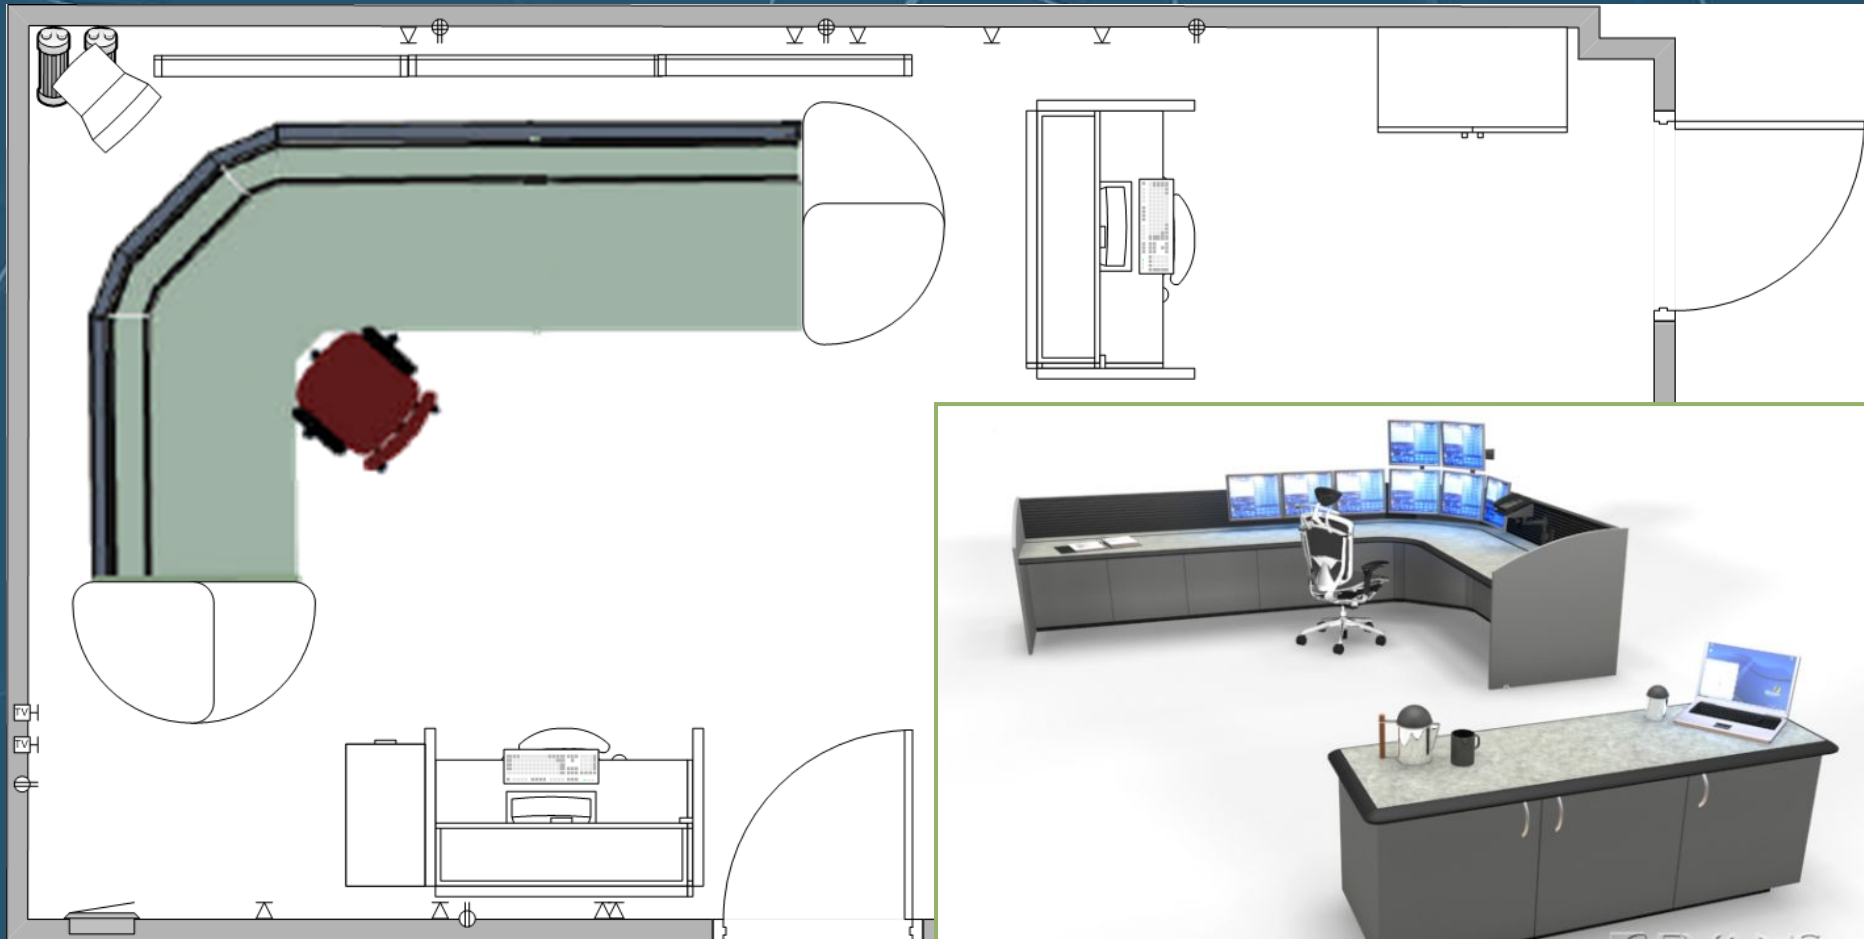

EVANS
www.evansonline.com