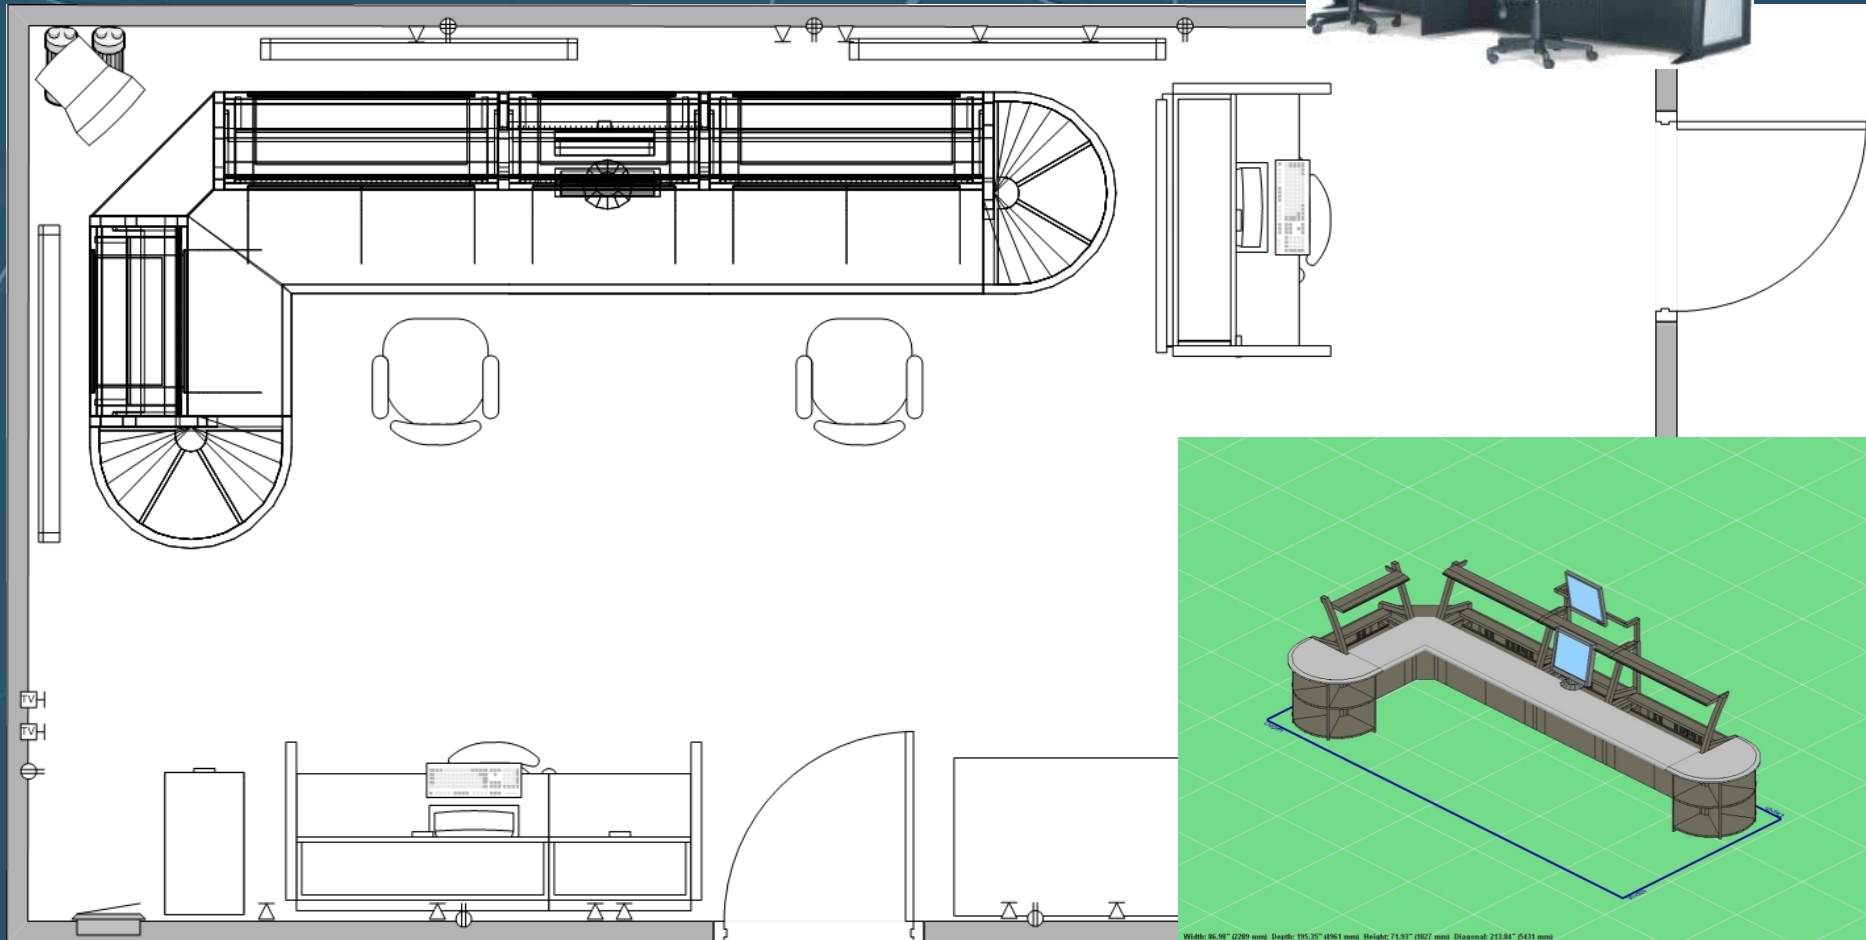

Winsted Prestige Layout

Title:
Designer:
Date: 3/27/2006