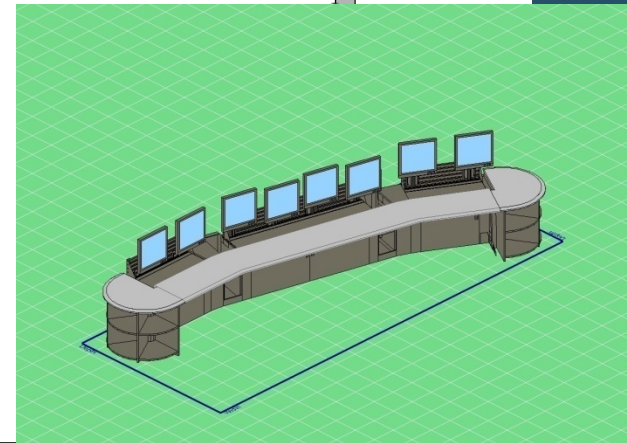

Winsted Slim Line Layout

Title:
Designer:
Date: 4/24/2006