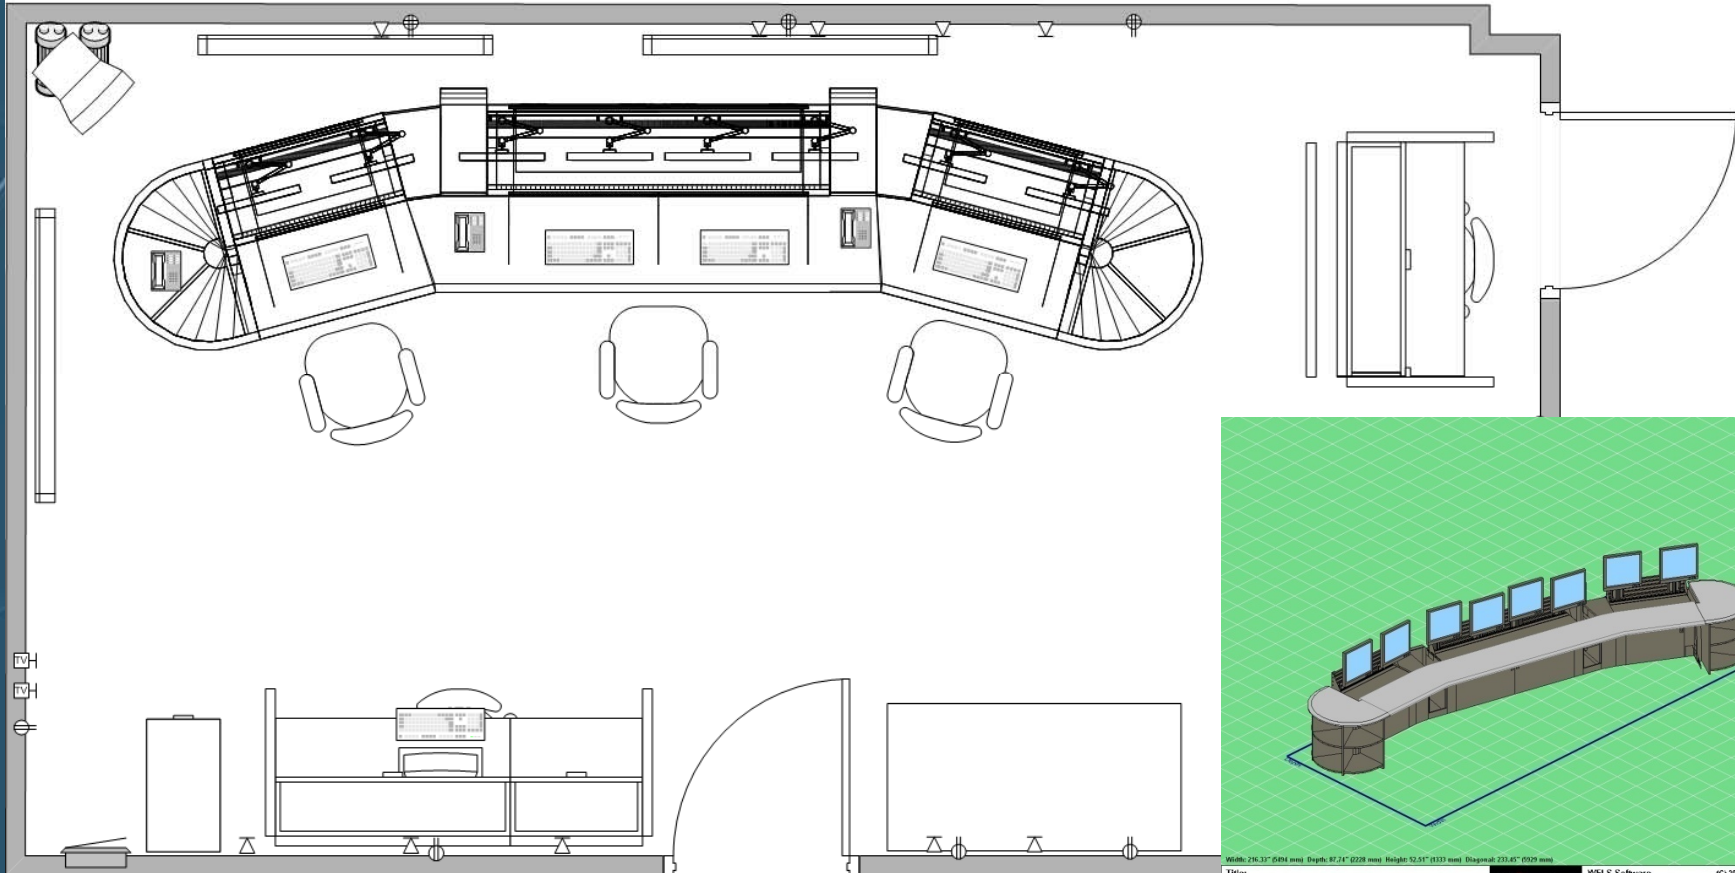

Winsted Slim Line Layout

Title:
Designer:
Date: 4/24/2006