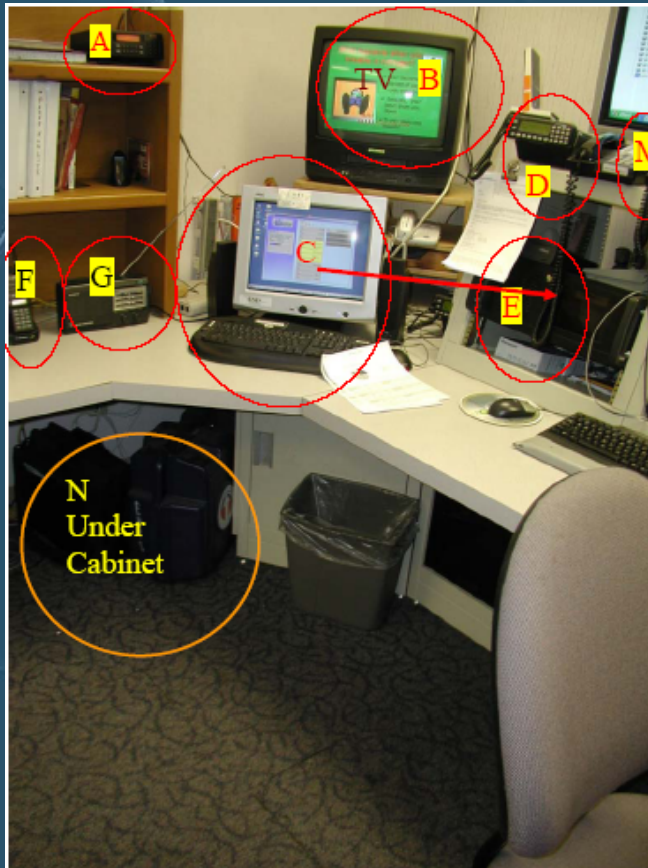

Command Center Layout Options

Current Layout

Current Layout Views

- A - Scanner
- B - TV
- C - Workstation: phone, voice, radio, recorder
- D - Back up two way radio, need multiple channels capability. Spare below on desktop.
- E - Black box: Voice, phone recorder
Use during emergencies for playback
- F - WalkieTalkie in charger.
- G - Sony portable radio, weather, AM /FM
- H - Emergency Paging Computer - Interconnect.
- J - Three radio multiplexers for muxing radios into recording system.
- K - Dispatch, reports CPU and Monitor
CPU 16x16x4 inches
- L - MTSA Port Monitor, 36 inch, with joy stick unit and keyboard.
- M - Adjacent Telephone: Direct 911 line, off the phone switch. **Phone next to it is inside lines on switch.**
- N - Shredder, EHS Packs, cabinets.

Current Layout Views

- O – Lenel access control Monitor.
- P – Report executive and
- Q – Man down, Radio/paging computer, “message flash”, radio assignments.
- R – Dispatch System
- Lenel CPU Desktop config.
- Empty