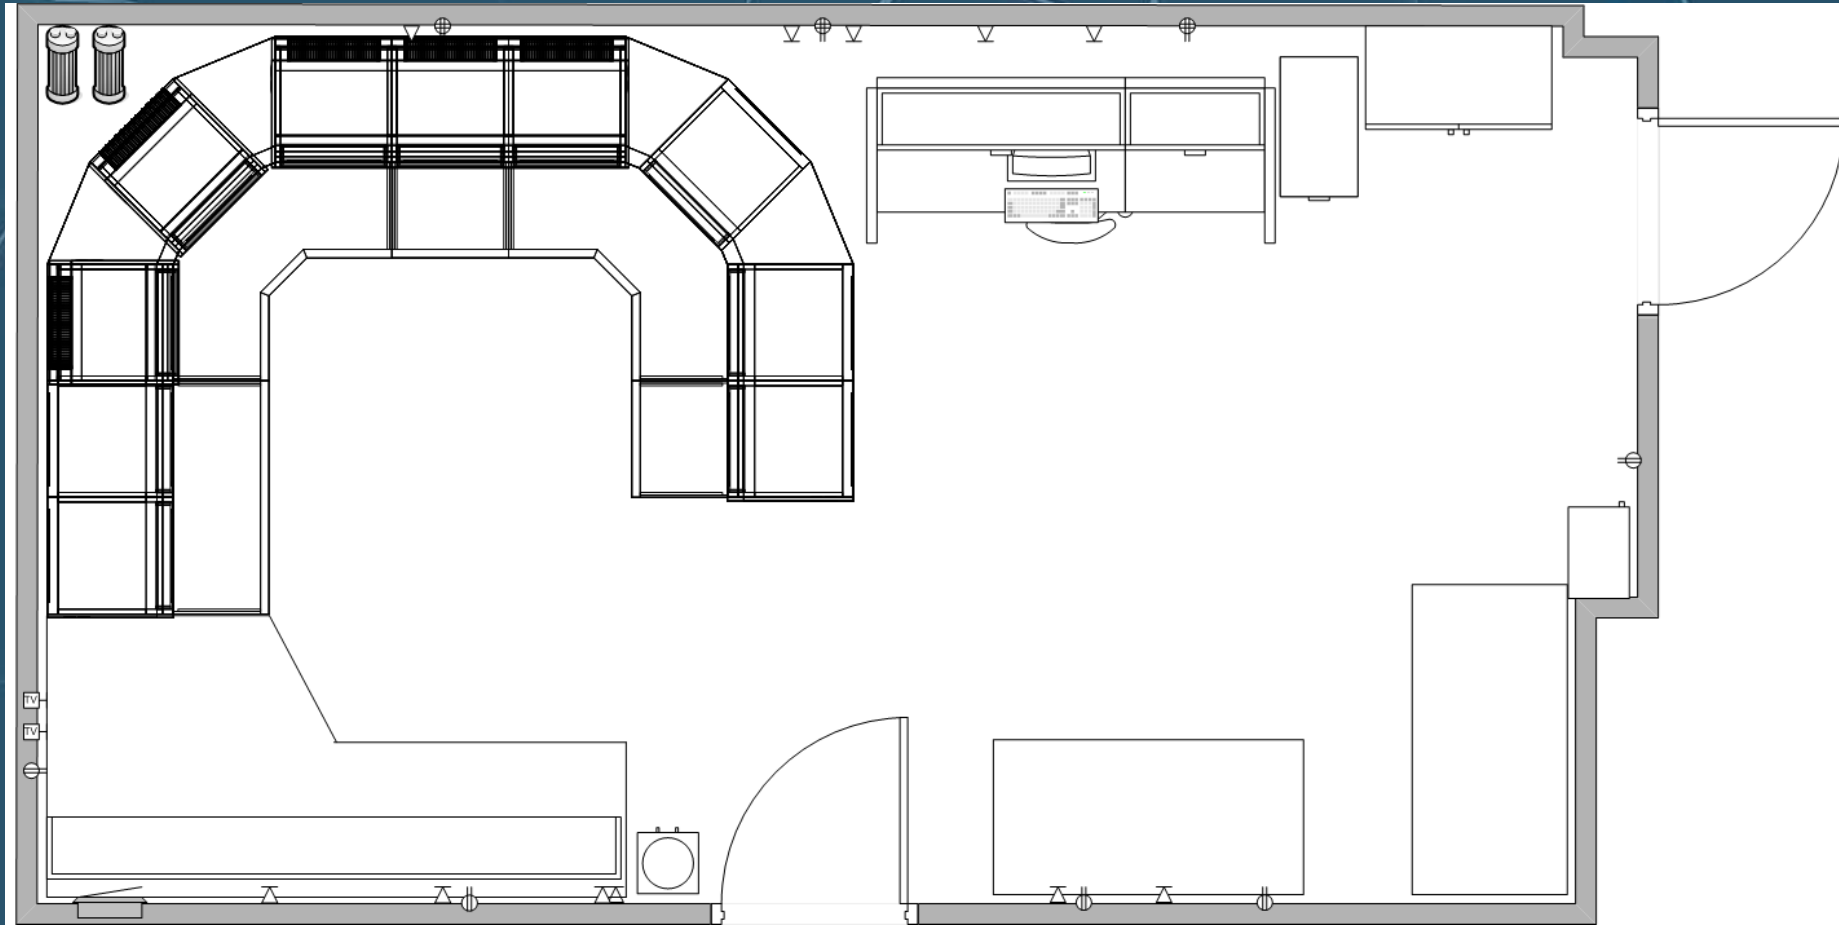

Command Center Layout Options

Current Layout

Current Layout Views

- A - Scanner
- B - TV
- C - Workstation: phone, voice, radio, recorder
- D - Back up two way radio, need multiple channels capability. Spare below on desktop.
- E - Black box: Voice, phone recorder
Use during emergencies for playback
- F - WalkieTalkie in charger.
- G - Sony portable radio, weather, AM /FM
- H - Emergency Paging Computer - Interconnect.
- J - Three radio multiplexers for muxing radios into recording system.
- K - Dispatch, reports CPU and Monitor
CPU 16x16x4 inches
- L - MTSA Port Monitor, 36 inch, with joy stick unit and keyboard.
- M - Adjacent Telephone: Direct 911 line, off the phone switch. **Phone next to it is inside lines on switch.**
- N - Shredder, EHS Packs, cabinets.

Current Layout Views

- O – Lenel access control Monitor.
- P – Report executive and
- Q – Man down, Radio/paging computer, “message flash”, radio assignments.
- R – Dispatch System
- Lenel CPU Desktop config.
- Empty

EMCOR Layout

Winsted Prestige Layout

Width: 36.98" (2201 mm) Depth: 39.35" (991 mm) Height: 71.93" (1827 mm) Diagonal: 213.84" (5431 mm)

Title:
Designer:
Date: 3/27/2006

WELS Software
Winsted Corporation
1903 Hennepin Avenue South
Minneapolis, MN 55438 USA

© 2003 Winsted Corporation
Phone: (612) 944-8066
FAX: (612) 944-1546
email: info@winsted.com

Winsted Slim Line Layout

Width: 216.33" (5494 mm) Depth: 87.24" (2228 mm) Height: 52.91" (1353 mm) Diagonal: 233.61" (5929 mm)