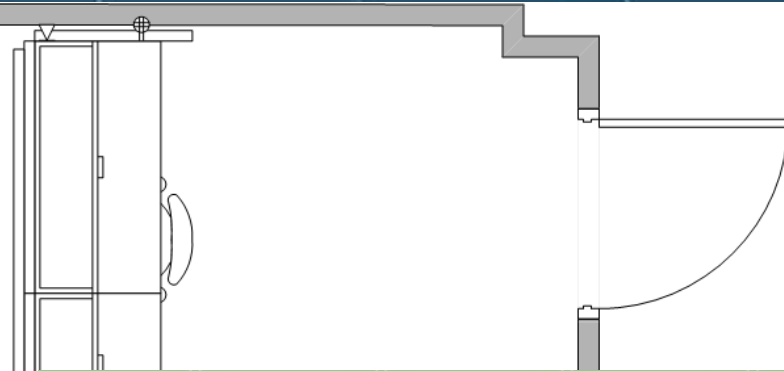

Winsted LCD/3

Title:
Designer:
Date: 3/27/2006